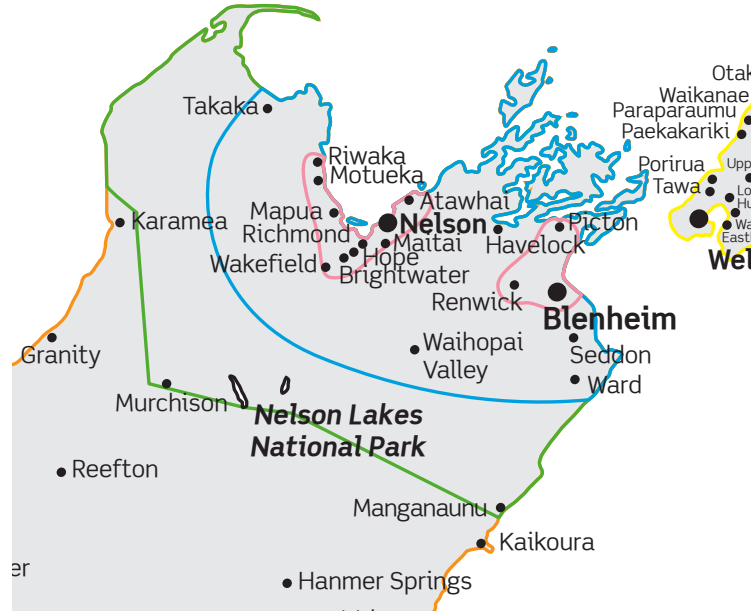

Local & Shorthaul delivery

Zone 1 - Local Metro*	
	Weight KG/m³
Local Metro Small	5 kg (0.025m³)
Local Metro Large	25 kg (0.125m³)

Zone 2 - Outer Metro*	
	Weight KG/m³
Outer Metro Small	5 kg (0.025m³)
Outer Metro Large	25 kg (0.125m³)

Zone 3 - Outer Shorthaul*		Next working day service
	Weight KG/m³	
Shorthaul Small	1 - 2 kg (0.010m³)	
Shorthaul Base 15 kg	2.01 - 15 kg (0.075m³)	
Shorthaul Base plus 1 Excess	15.01 - 25 kg (0.125m³)	

National Satchel Range		
Product		Weight KG/m³
DL	DL satchel size: 126x240mm	0.5 (0.003m³)
A5	A5 satchel size: 190x260mm	1.0 (0.005m³)
A4	A4 satchel size: 250x325mm	2.0 (0.010m³)
A3	A3 satchel size: 325x440mm	3.0 (0.015m³)
A2	A2 satchel size: 450x610mm	5.0 (0.025m³)

National delivery

Zone 4 - Within Island*		Next working day service
	Weight KG/m³	
Within Island Small	1 - 2 kg (0.010m³)	
Within Island Base 15 kg	2.01 - 15 kg (0.075m³)	
Within Island Base plus 1 Excess	15.01 - 20 kg (0.100m³)	
Within Island Plus 2 Excess	20.01 - 25 kg (0.125m³)	

Zone 5 - Inter-Island*		2-3 OR next working days service available
	Weight KG/m³	
Inter Island Small	1 - 2 kg (0.010m³)	
Inter Island Base 5 kg	2.01 - 5 kg (0.025m³)	
Inter Island Base 15 kg	5.01 - 15 kg (0.075m³)	
Inter Island Base plus 1 Excess	15.01 - 20 kg (0.100m³)	
Inter Island Base plus 2 Excess	20.01 - 25 kg (0.125m³)