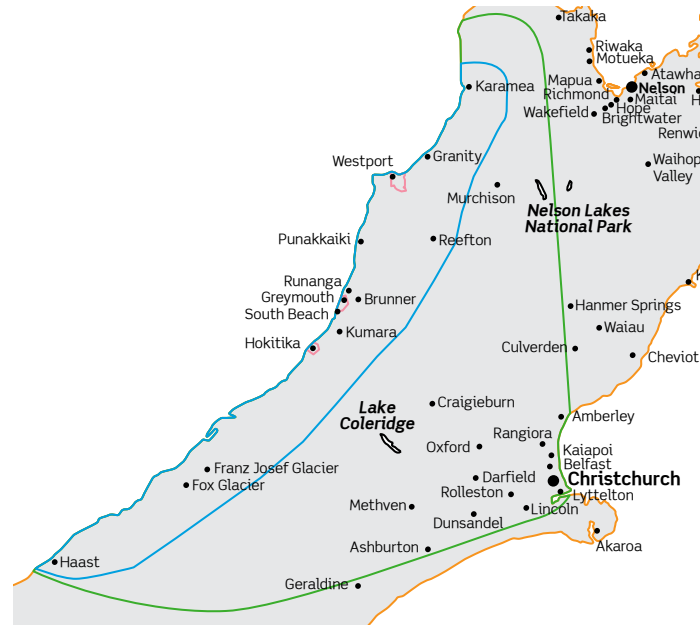

Local & Shorthaul delivery

Zone 1 - Local Metro*	
	Weight KG/m³
Local Metro Small	5 kg (0.025m³)
Local Metro Large	25 kg (0.125m³)

Zone 2 - Outer Metro*	
	Weight KG/m³
Outer Metro Small	5 kg (0.025m³)
Outer Metro Large	25 kg (0.125m³)

Zone 3 - Outer Shorthaul*	
	Next working day service
	Weight KG/m³
Shorthaul Small	1 - 2 kg (0.010m³)
Shorthaul Base 15 kg	2.01 - 15 kg (0.075m³)
Shorthaul Base plus 1 Excess	15.01 - 25 kg (0.125m³)