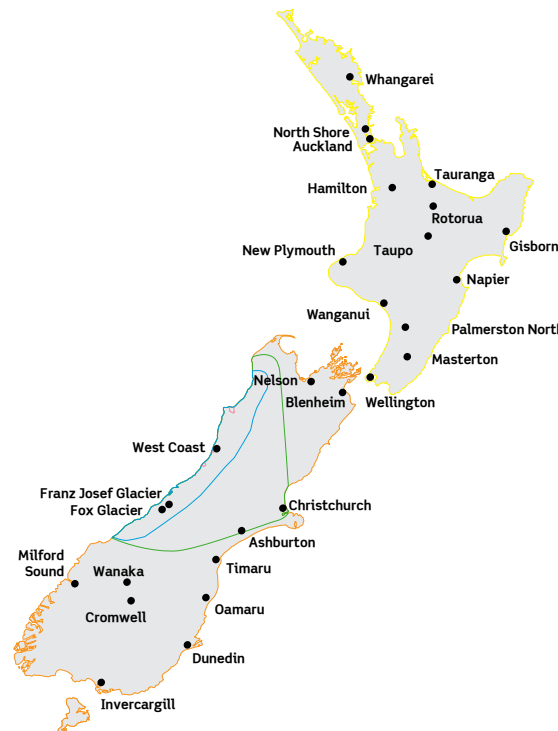

National delivery

Zone 4 - Within Island*	
	Next working day service
	Weight KG/m³
Within Island Small	1 - 2 kg (0.010m³)
Within Island Base 15 kg	2.01 - 15 kg (0.075m³)
Within Island Plus 1 Excess	10.01 - 15 kg (0.100m³)
Within Island Plus 2 Excess	15.01 - 25 kg (0.125m³)

Zone 5 - Inter-Island*	
	2-3 OR next working days service available
	Weight KG/m³
Inter-Island Small	1 - 2 kg (0.010m³)
Inter-Island Base 5 kg	2.01 - 5 kg (0.025m³)
Inter-Island Base 15 kg	5.01 - 15 kg (0.075m³)
Inter-Island Base plus 1 Excess	15.01 - 20 kg (0.100m³)
Inter-Island Base plus 2 Excess	20.01 - 25 kg (0.125m³)