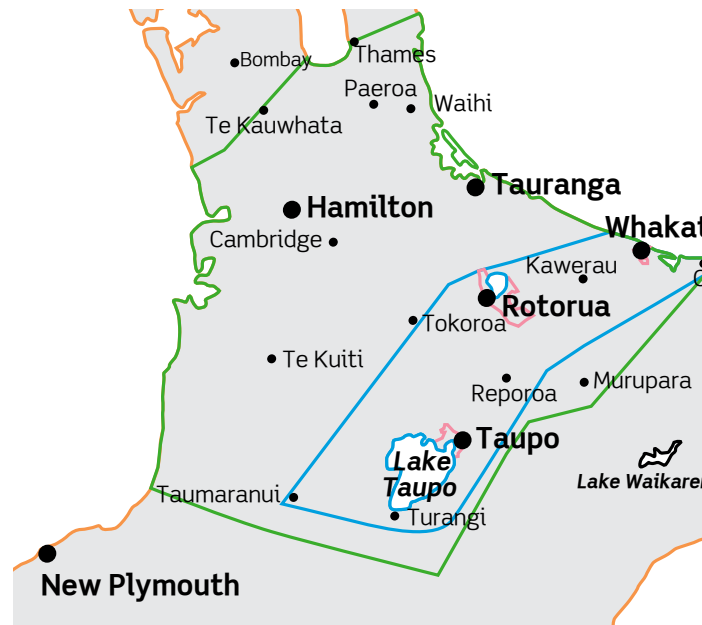

Local & Shorthaul delivery

Zone 1 - Local Metro*	
	Weight KG/m³
Local Metro Small	5 kg (0.025m³)
Local Metro Large	25 kg (0.125m³)

Zone 2 - Outer Metro*	
	Weight KG/m³
Outer Metro Small	5 kg (0.025m³)
Outer Metro Large	25 kg (0.125m³)

Zone 3 - Outer Shorthaul*		Next working day service
	Weight KG/m³	
Shorthaul Small	1 - 2 kg (0.010m³)	
Shorthaul Base 15 kg	2.01 - 15 kg (0.075m³)	
Shorthaul Base plus 1 Excess	15.01 - 25 kg (0.125m³)	

National Satchel Range		
Product		Weight KG/m³
DL	DL satchel size: 126x240mm	0.5 (0.003m³)
A5	A5 satchel size: 190x260mm	1.0 (0.005m³)
A4	A4 satchel size: 250x325mm	2.0 (0.010m³)
A3	A3 satchel size: 325x440mm	3.0 (0.015m³)
A2	A2 satchel size: 450x610mm	5.0 (0.025m³)

National delivery

Zone 4 - Within Island*		Next working day service
	Weight KG/m³	
Within Island Small	1 - 2 kg (0.010m³)	
Within Island Base 10 kg	2.01 - 10 kg (0.075m³)	
Within Island Plus 1 Excess	10.01 - 15 kg (0.075m³)	
Within Island Plus 2 Excess	15.01 - 20 kg (0.100m³)	
Within Island Plus 3 Excess	20.01 - 25 kg (0.125m³)	

Zone 5 - Inter-Island*		2-3 OR next working days service available
	Weight KG/m³	
Inter-Island Small	1 - 2 kg (0.010m³)	
Inter-Island Base 5 kg	2.01 - 5 kg (0.025m³)	
Inter-Island Base 10 kg	5.01 - 10 kg (0.050m³)	
Inter-Island Base plus 2 Excess	10.01 - 15 kg (0.075m³)	
Inter-Island Base plus 4 Excess	15.01 - 20 kg (0.100m³)	
Inter-Island Base plus 6 Excess	20.01 - 25 kg (0.125m³)