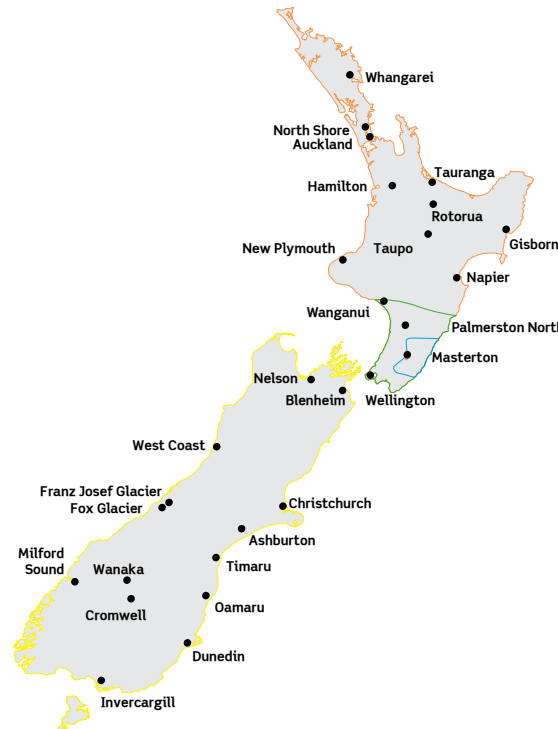

Selling online?

We can help you deliver.

We provide a convenient end-to-end solution for all your e-commerce needs. Our online customer portal allows you to manage your freight requirements on demand with features that include:

- Self service, fully electronic portal
- Simple and fast sign-up process – takes less than 10 minutes
- Print parcel labels from any printer
- Upload funds to your account instantly

Open an account today at
aramexconnect.co.nz