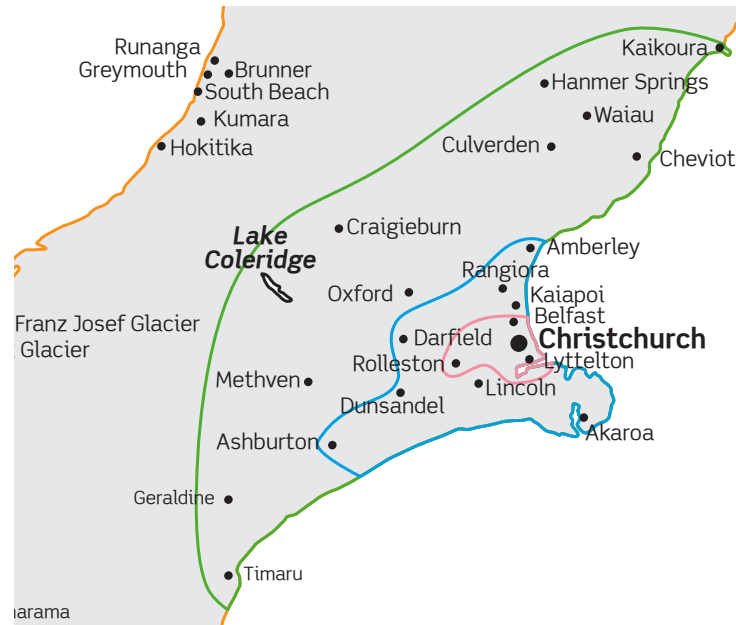

Local & Shorthaul delivery

Zone 1 - Local Metro*	
	Weight KG/m³
Local Metro Small	5 kg (0.025m³)
Local Metro Large	25 kg (0.125m³)

Zone 2 - Outer Metro*	
	Weight KG/m³
Outer Metro Small	5 kg (0.025m³)
Outer Metro Large	25 kg (0.125m³)

Zone 3 - Outer Shorthaul*	
	Next working day service
	Weight KG/m³
Shorthaul Small	1 - 2kg kg (0.010m³)
Shorthaul Base 15kg	2.01 - 15 kg (0.075m³)
Shorthaul Base plus 1 Excess	15.01 - 25 kg (0.125m³)

National Satchel Range		
Product		Weight KG/m³
DL	DL satchel size: 126x240mm	0.5 (0.003m³)
A5	A5 satchel size: 190x260mm	1.0 (0.005m³)
A4	A4 satchel size: 250x325mm	2.0 (0.010m³)
A3	A3 satchel size: 325x440mm	3.0 (0.015m³)
A2	A2 satchel size: 450x610mm	5.0 (0.025m³)

National delivery

Zone 4 - Within Island*	
	Next working day service
	Weight KG/m³
Within Island Small	1 - 2 kg (0.010m³)
Within Island Base 15kg	2.01 - 10 kg (0.075m³)
Within Island Plus 1 Excess	10.01 - 15 kg (0.075m³)
Within Island Plus 2 Excess	15.01 - 20 kg (0.100m³)

Zone 5 - Inter-Island*	
	2-3 OR next working days service available
	Weight KG/m³
Inter-Island Small	1 - 2 kg (0.010m³)
Inter-Island Base 5kg	2.01 - 5 kg (0.025m³)
Inter-Island Base 15 kg	5.01 - 15 kg (0.075m³)
Inter-Island Base plus 1 Excess	15.01 - 20 kg (0.100m³)
Inter-Island Base plus 2 Excess	20.01 - 25 kg (0.125m³)