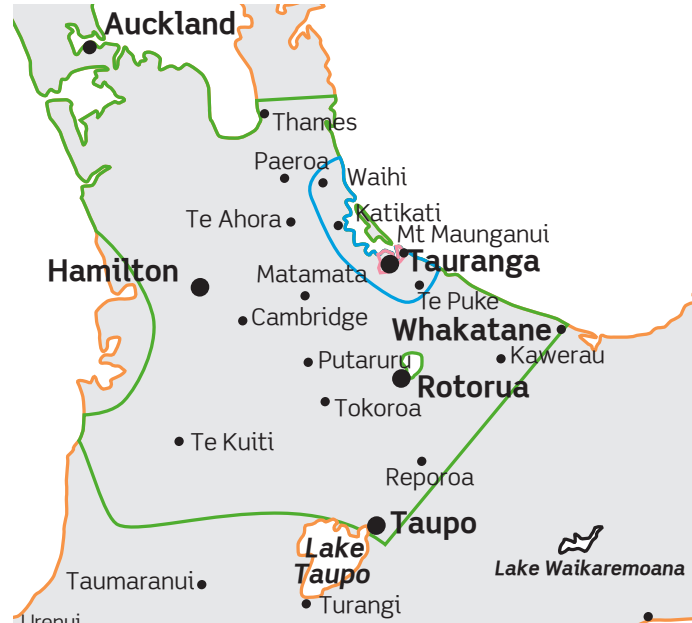

Local & Shorthaul delivery

Zone 1 - Local Metro*	
	Weight KG/m³
Local Metro Small	5 kg (0.025m³)
Local Metro Large	25 kg (0.125m³)

Zone 2 - Outer Metro*	
	Weight KG/m³
Outer Metro Small	5 kg (0.025m³)
Outer Metro Large	25 kg (0.125m³)

Zone 3 - Outer Shorthaul*	
	Next working day service
	Weight KG/m³
Shorthaul Small	1 - 2kg kg (0.010m³)
Shorthaul Base 15kg	2.01 - 15 kg (0.075m³)
Shorthaul Base plus 1 Excess	15.01 - 25 kg (0.125m³)

National Satchel Range		
Product		Weight KG/m³
DL	DL satchel size: 126x240mm	0.5 (0.003m³)
A5	A5 satchel size: 190x260mm	1.0 (0.005m³)
A4	A4 satchel size: 250x325mm	2.0 (0.010m³)
A3	A3 satchel size: 325x440mm	3.0 (0.015m³)
A2	A2 satchel size: 450x610mm	5.0 (0.025m³)

National delivery

Zone 4 - Within Island*	
	Next working day service
	Weight KG/m³
Within Island Small	1 - 2 kg (0.010m³)
Within Island Base 15kg	2.01 - 10 kg (0.075m³)
Within Island Plus 1 Excess	10.01 - 15 kg (0.075m³)
Within Island Plus 2 Excess	15.01 - 20 kg (0.100m³)
Within Island Plus 3 Excess	20.01 - 25 kg (0.125m³)

Zone 5 - Inter-Island*	
	2-3 OR next working days service available
	Weight KG/m³
Inter-Island Small	1 - 2 kg (0.010m³)
Inter-Island Base 5kg	2.01 - 5 kg (0.025m³)
Inter-Island Base 10 kg	5.01 - 10 kg (0.050m³)
Inter-Island Base plus 2 Excess	10.01 - 15 kg (0.075m³)
Inter-Island Base plus 4 Excess	15.01 - 20 kg (0.100m³)
Inter-Island Base plus 6 Excess	20.01 - 25 kg (0.125m³)