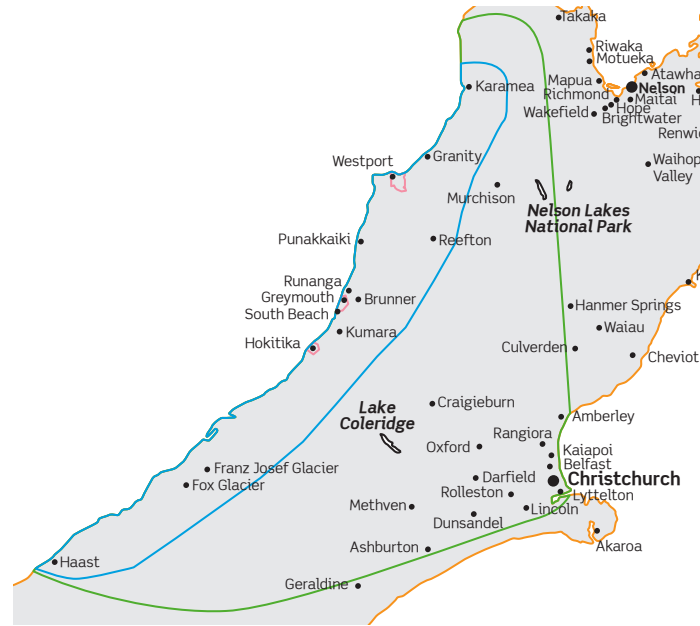

Local & Shorthaul delivery

Zone 1 - Local Metro*	
	Weight KG/m³
Local Metro Small	5 kg (0.025m³)
Local Metro Large	25 kg (0.125m³)

Zone 2 - Outer Metro*	
	Weight KG/m³
Outer Metro Small	5 kg (0.025m³)
Outer Metro Large	25 kg (0.125m³)

Zone 3 - Outer Shorthaul*	
	Next working day service
	Weight KG/m³
Shorthaul Small	1 - 2kg kg (0.010m³)
Shorthaul Base 15kg	2.01 - 15 kg (0.075m³)
Shorthaul Base plus 1 Excess	15.01 - 25 kg (0.125m³)